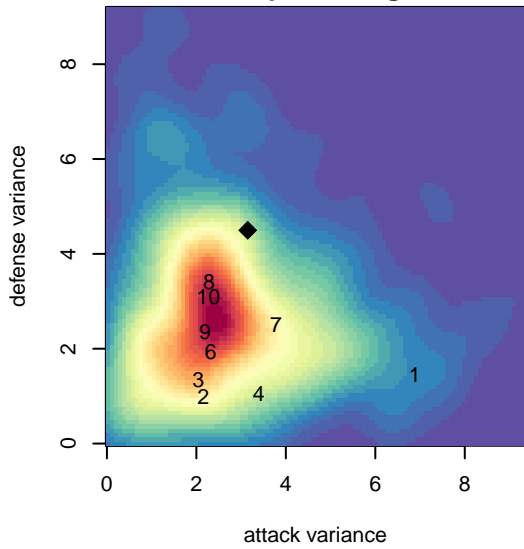

MRFC Blue B06

Mount Rainier FC
 Sumner, WA
 B06 total strength=461
 attack=0.53 defense=0.18
 fall league = PSPL Classic 2 Blue U11
 spr league = Spr PSPL Classic 3 U11
 notes= Schneckloth 2016

alt names used:
 Mt Rainier FC B06
 MRFC B06 Schneckloth
 MRFC B06 (Schneckloth)
 MRFC B06 (Schneckloth)
 MRFC B06 Schneckloth
 MT RAINIER FC B06 SCNECKLOTH (WA)

Venues played:
 2016 KITG BU11 White
 2016 Sounders FC Cup BU11 Silver
 2016 River Jam Samba U11
 2016 PSPL Classic 2 Blue U11
 2016 Spr PSPL Classic 3 U11
 2016 WA Cup U11 Bronze U11

**attack and defense variance (black dot)
relative to other teams
and top 10 in region**