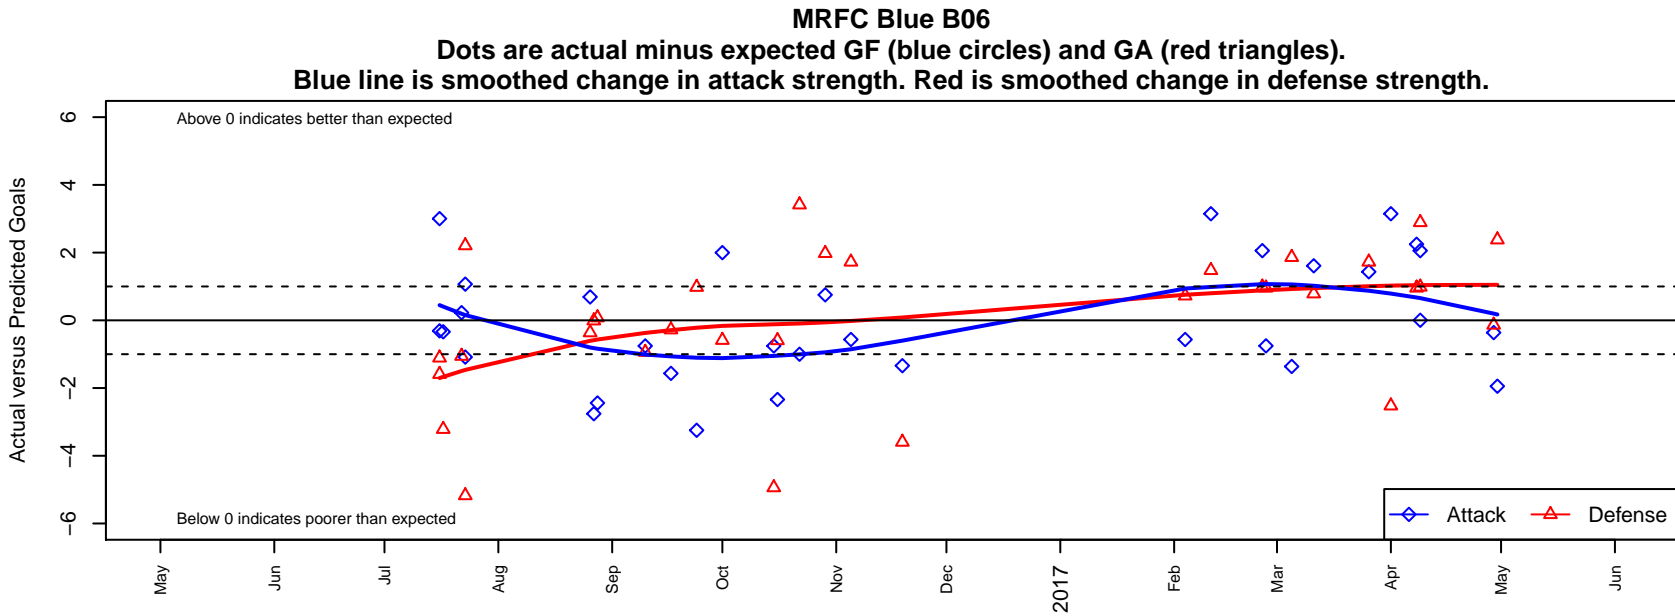

MRFC Blue B06

Mount Rainier FC
 Sumner, WA
 B06 total strength=461
 attack=0.53 defense=0.18
 fall league = PSPL Classic 2 Blue U11
 spr league = Spr PSPL Classic 3 U11
 notes= Schneckloth 2016

alt names used:
 Mt Rainier FC B06
 MRFC B06 Schneckloth
 MRFC B06 (Schneckloth)
 MRFC B06 (Schneckloth)
 MRFC B06 Schneckloth
 MT RAINIER FC B06 SCNECKLOTH (WA)

Venues played:
 2016 KITG BU11 White
 2016 Sounders FC Cup BU11 Silver
 2016 River Jam Samba U11
 2016 PSPL Classic 2 Blue U11
 2016 Spr PSPL Classic 3 U11
 2016 WA Cup U11 Bronze U11

**attack and defense variance (black dot)
relative to other teams
and top 10 in region**