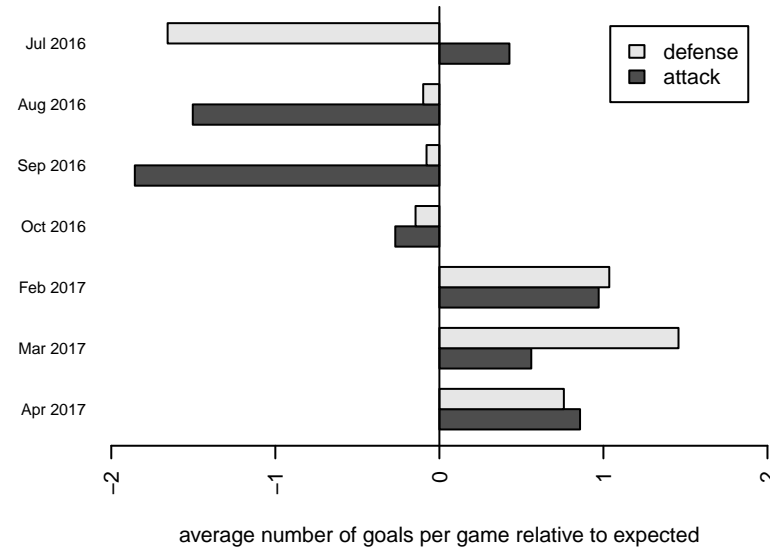

Performance relative to 13 month average