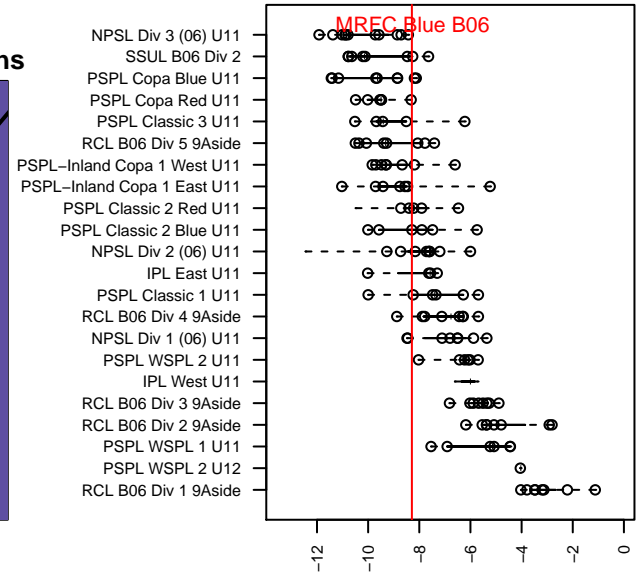

**attack and defense rating
relative to others at age
and all opponents in last 13 months**