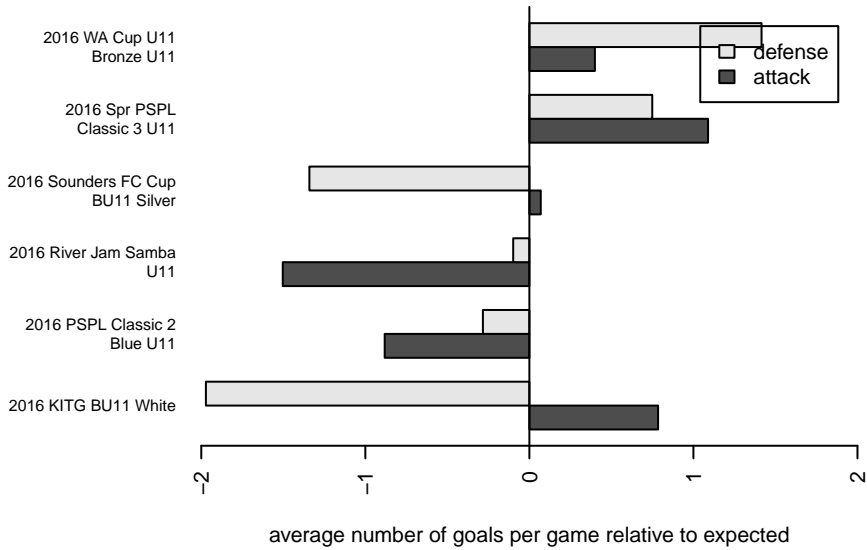

Performance relative to 13 month average