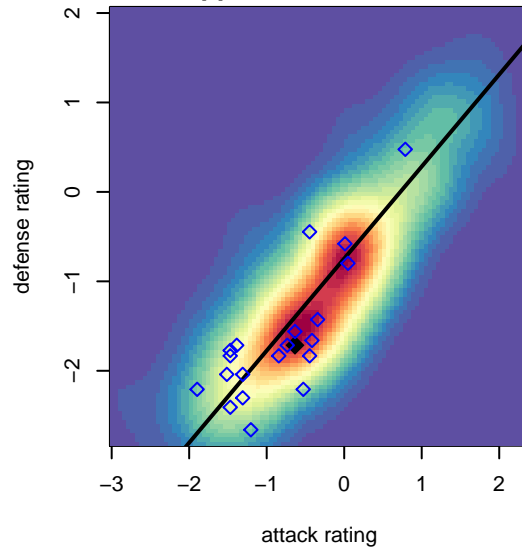

**attack and defense rating
relative to others at age
and all opponents in last 13 months**